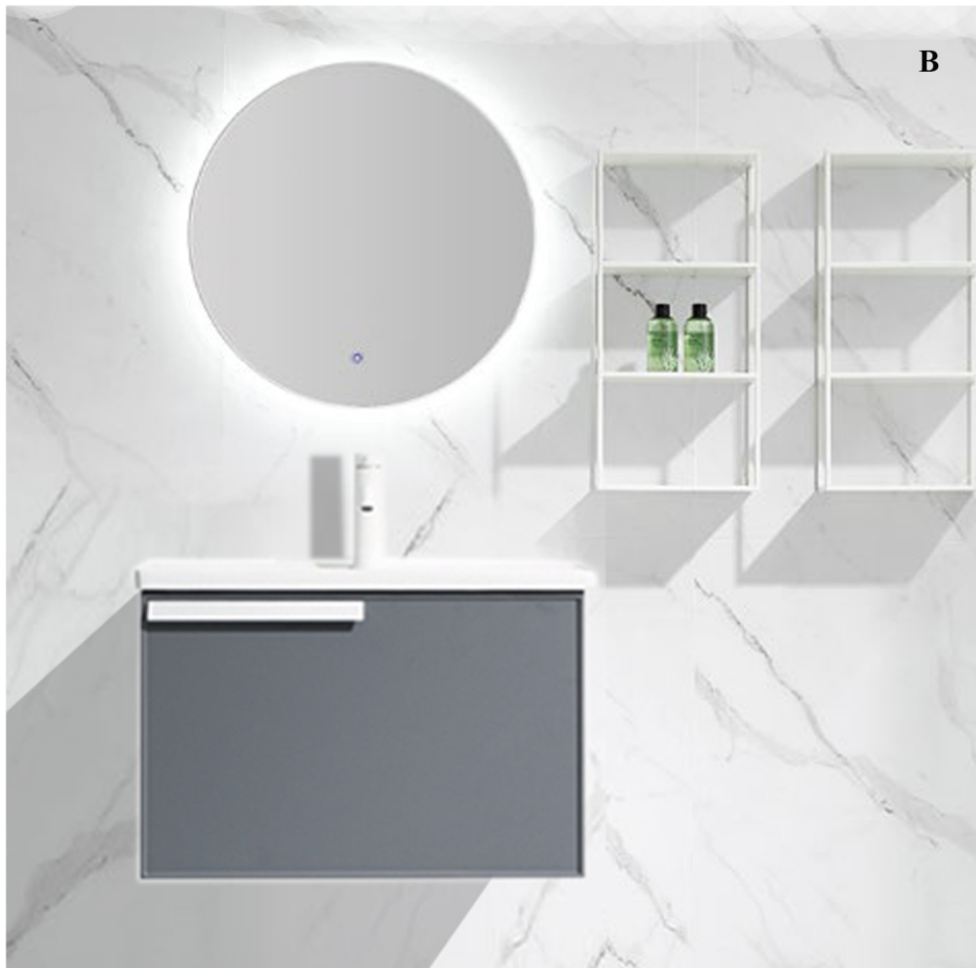

Cabinet : 580x500x380mm
MRP : ₹18400

Counter Top : 600x500x25mm
MRP : ₹7600

Basin : 410x410x150mm
MRP : ₹4600

LED Mirror :
Customization can be done

B

**TR 3408B - DURA 600
Bolue Grey**

Cabinet : 580x500x380mm
MRP : ₹18400

Basin : 610x500x220mm
MRP : ₹6400

LED Mirror :
Customisation can be done

Side Cabinet : 320x230x670mm
(Against order)

**TR 3409 - DURA 800
Bolue Grey**

Cabinet : 780x500x380mm
MRP : ₹23400

Counter Top : 800x500x25mm
MRP : ₹8600